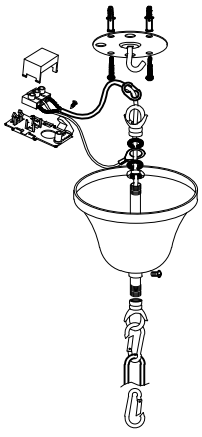

Model:8301/800 C

E14:24PCS

- | | | |
|----|----------------------|--------|
| 1# | :Hanging Clock Board | 1PCS |
| 2# | :Ceiling cup | 1PCS |
| 3# | :Derrick | 1PCS |
| 4# | :Chain 2M | 1PCS |
| 5# | :Metal lamp body | 1PCS |
| 6# | :Crystal | 264PCS |
| 7# | :E14 Light source | 24PCS |
| 8# | :Crystal | 390PCS |