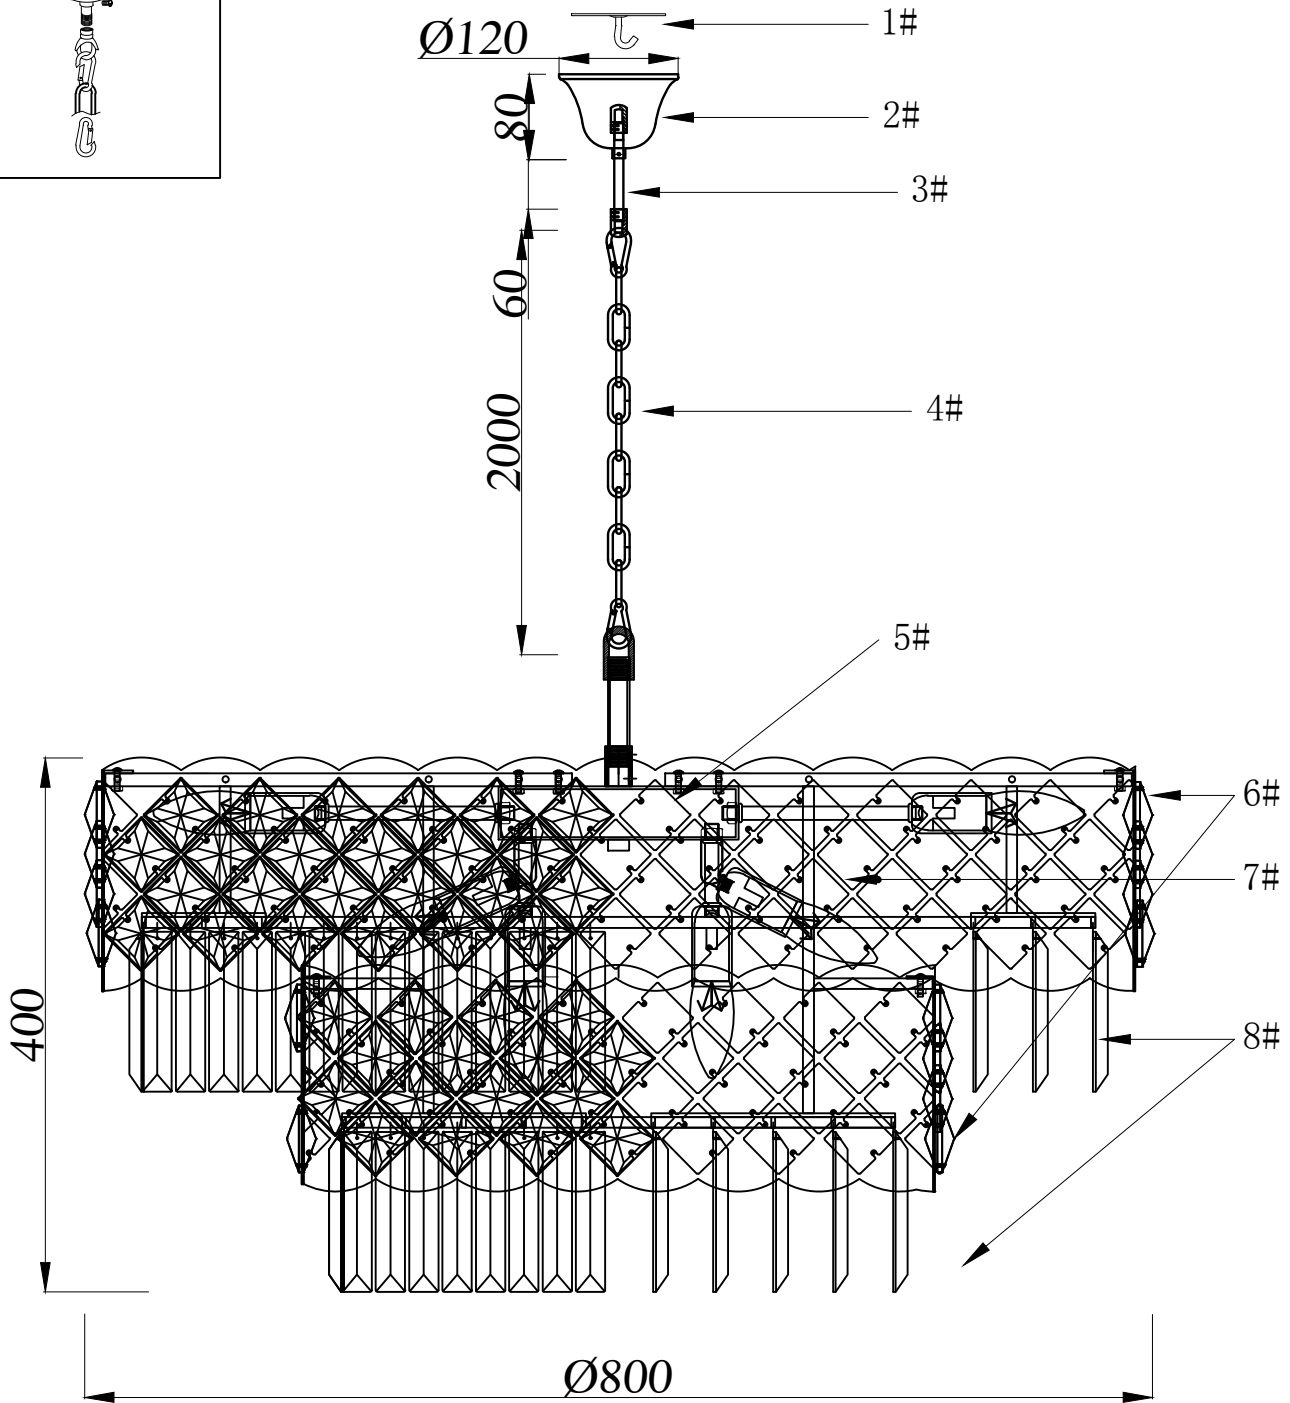

Model:8301/800 C

E14:24PCS

- | | | |
|----|----------------------|--------|
| 1# | :Hanging Clock Board | 1PCS |
| 2# | :Ceiling cup | 1PCS |
| 3# | :Derrick | 1PCS |
| 4# | :Chain 2M | 1PCS |
| 5# | :Metal lamp body | 1PCS |
| 6# | :Crystal | 264PCS |
| 7# | :E14 Light source | 24PCS |
| 8# | :Crystal | 390PCS |