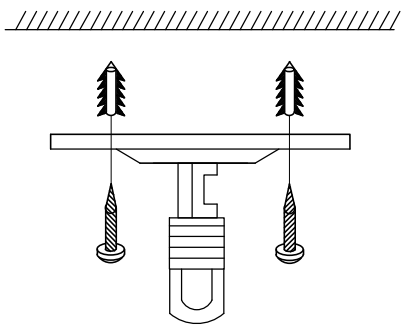

1

4

2

5

3

6

MODEL: 4558+4+4/C

**Safety precautions:**

1. The power do not exceed the prescribed range (rated voltage AC220-240V 50Hz).
2. Please cut off the power supply while replacing the light source and other maintenance operation .
3. The plate fixed on the ceiling must be able to withstand the weight more than 3 times of the object.
4. After installation is complete, check the glass right or not? If it is damaged, it should be replaced immediately.