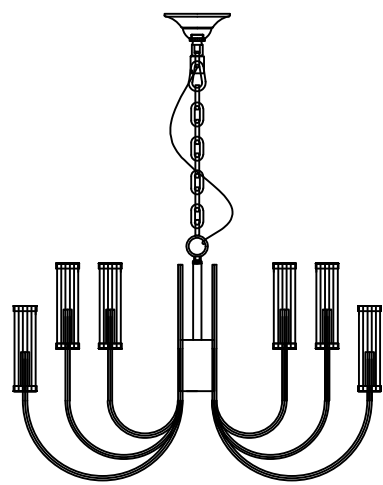

1

4

2

5

3

6

MODEL: 4558+4+4/C

**Safety precautions:**

1. The power do not exceed the prescribed range (rated voltage AC220-240V 50Hz).
2. Please cut off the power supply while replacing the light source and other maintenance operation .
3. The plate fixed on the ceiling must be able to withstand the weight more than 3 times of the object.
4. After installation is complete, check the glass right or not? If it is damaged, it should be replaced immediately.