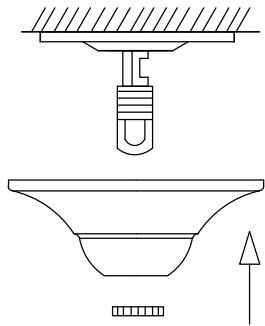

1

4

2

5

3

6

MODEL: 4558+4+4/C

**Safety precautions:**

1. The power do not exceed the prescribed range (rated voltage AC220-240V 50Hz).
2. Please cut off the power supply while replacing the light source and other maintenance operation .
3. The plate fixed on the ceiling must be able to withstand the weight more than 3 times of the object.
4. After installation is complete, check the glass right or not? If it is damaged, it should be replaced immediately.