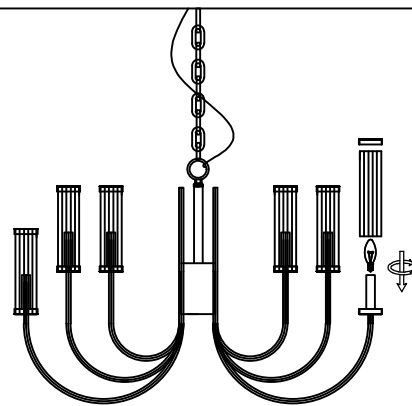

1

4

2

5

3

6

MODEL: 4558+4+4/C

**Safety precautions:**

1. The power do not exceed the prescribed range (rated voltage AC220-240V 50Hz).
2. Please cut off the power supply while replacing the light source and other maintenance operation .
3. The plate fixed on the ceiling must be able to withstand the weight more than 3 times of the object.
4. After installation is complete, check the glass right or not? If it is damaged, it should be replaced immediately.