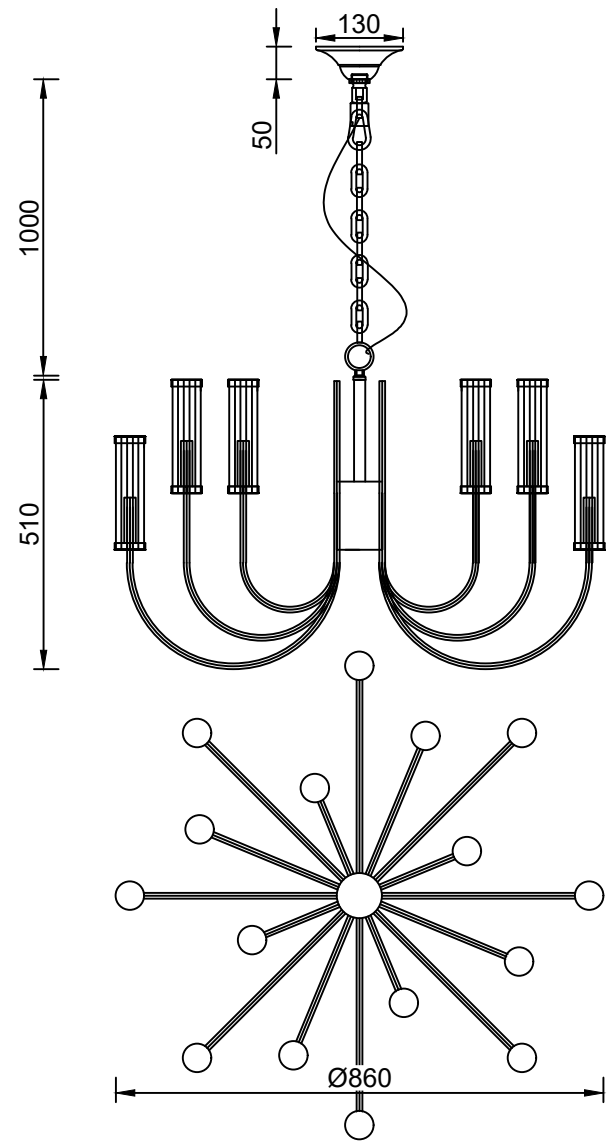

1

4

2

5

3

6

MODEL: 4558+4+4/C

**Safety precautions:**

1. The power do not exceed the prescribed range (rated voltage AC220-240V 50Hz).
2. Please cut off the power supply while replacing the light source and other maintenance operation .
3. The plate fixed on the ceiling must be able to withstand the weight more than 3 times of the object.
4. After installation is complete, check the glass right or not? If it is damaged, it should be replaced immediately.