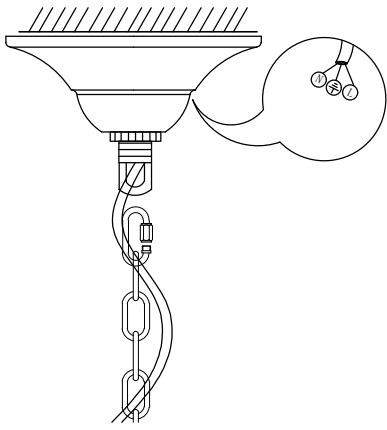

1

4

2

5

3

6

MODEL: 4558+4+4/C

**Safety precautions:**

1. The power do not exceed the prescribed range (rated voltage AC220-240V 50Hz).
2. Please cut off the power supply while replacing the light source and other maintenance operation .
3. The plate fixed on the ceiling must be able to withstand the weight more than 3 times of the object.
4. After installation is complete, check the glass right or not? If it is damaged, it should be replaced immediately.