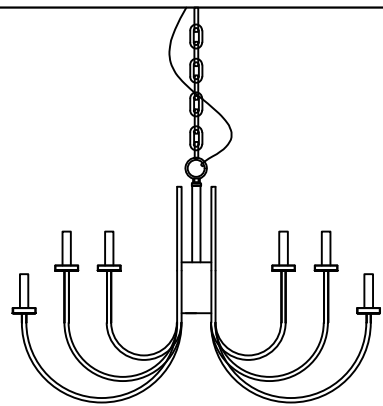

1

4

2

5

3

6

MODEL: 4558+4+4/C

**Safety precautions:**

1. The power do not exceed the prescribed range (rated voltage AC220-240V 50Hz).
2. Please cut off the power supply while replacing the light source and other maintenance operation .
3. The plate fixed on the ceiling must be able to withstand the weight more than 3 times of the object.
4. After installation is complete, check the glass right or not? If it is damaged, it should be replaced immediately.