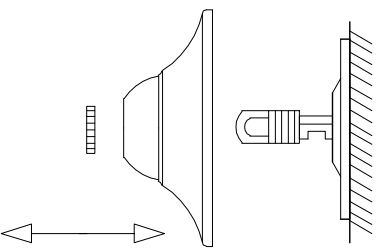

1

4

2

5

3

6

MODEL: 4408+4/C

Safety precautions:

1. The power do not exceed the prescribed range (rated voltage AC220-240V 50Hz).
2. Please cut off the power supply while replacing the light source and other maintenance operation.
3. The plate fixed on the ceiling must be able to withstand the weight more than 3 times of the object.
4. After installation is complete, check the glass right or not? If it is damaged, it should be replaced immediately.