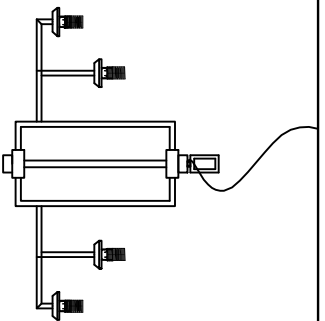

1

4

2

5

3

6

MODEL: 4408+4/C

Safety precautions:

1. The power do not exceed the prescribed range (rated voltage AC220-240V 50Hz).
2. Please cut off the power supply while replacing the light source and other maintenance operation.
3. The plate fixed on the ceiling must be able to withstand the weight more than 3 times of the object.
4. After installation is complete, check the glass right or not? If it is damaged, it should be replaced immediately.