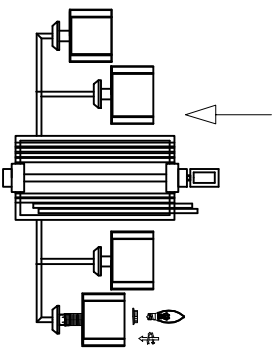

1

4

2

5

3

6

MODEL: 4408+4/C

Safety precautions:

1. The power do not exceed the prescribed range (rated voltage AC220-240V 50Hz).
2. Please cut off the power supply while replacing the light source and other maintenance operation.
3. The plate fixed on the ceiling must be able to withstand the weight more than 3 times of the object.
4. After installation is complete, check the glass right or not? If it is damaged, it should be replaced immediately.