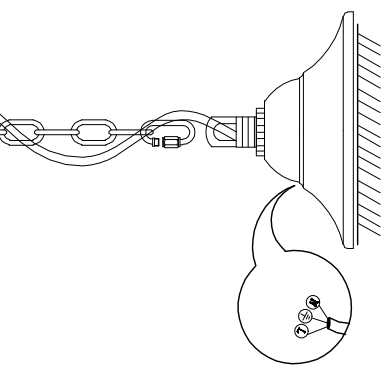

1

4

2

5

3

6

MODEL: 4408+4/C

Safety precautions:

1. The power do not exceed the prescribed range (rated voltage AC220-240V 50Hz).
2. Please cut off the power supply while replacing the light source and other maintenance operation.
3. The plate fixed on the ceiling must be able to withstand the weight more than 3 times of the object.
4. After installation is complete, check the glass right or not? If it is damaged, it should be replaced immediately.