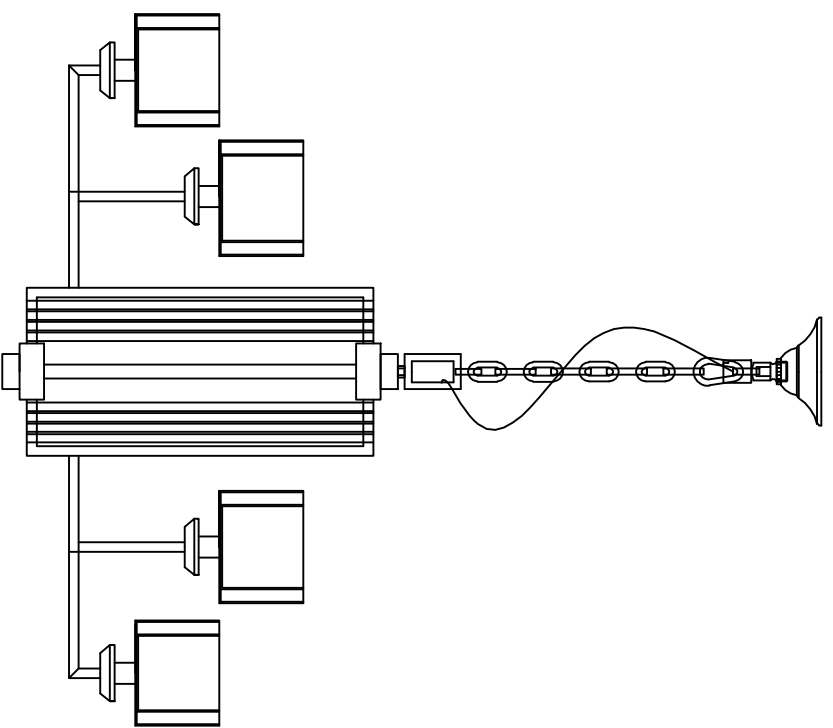

1

4

2

5

3

6

MODEL: 4408+4/C

Safety precautions:

1. The power do not exceed the prescribed range (rated voltage AC220-240V 50Hz).
2. Please cut off the power supply while replacing the light source and other maintenance operation.
3. The plate fixed on the ceiling must be able to withstand the weight more than 3 times of the object.
4. After installation is complete, check the glass right or not? If it is damaged, it should be replaced immediately.