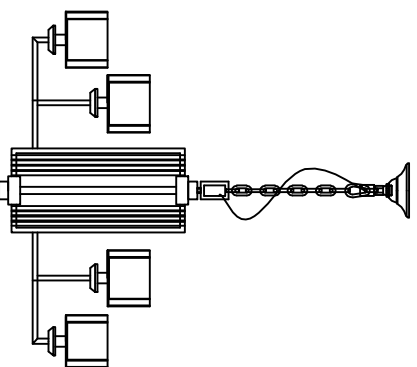

1

4

2

5

3

6

MODEL: 4408+4/C

Safety precautions:

1. The power do not exceed the prescribed range (rated voltage AC220-240V 50Hz).
2. Please cut off the power supply while replacing the light source and other maintenance operation.
3. The plate fixed on the ceiling must be able to withstand the weight more than 3 times of the object.
4. After installation is complete, check the glass right or not? If it is damaged, it should be replaced immediately.