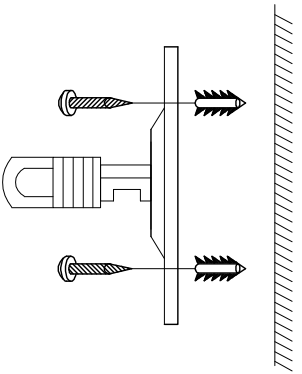

1

4

2

5

3

6

MODEL: 4408+4/C

Safety precautions:

1. The power do not exceed the prescribed range (rated voltage AC220-240V 50Hz).
2. Please cut off the power supply while replacing the light source and other maintenance operation.
3. The plate fixed on the ceiling must be able to withstand the weight more than 3 times of the object.
4. After installation is complete, check the glass right or not? If it is damaged, it should be replaced immediately.